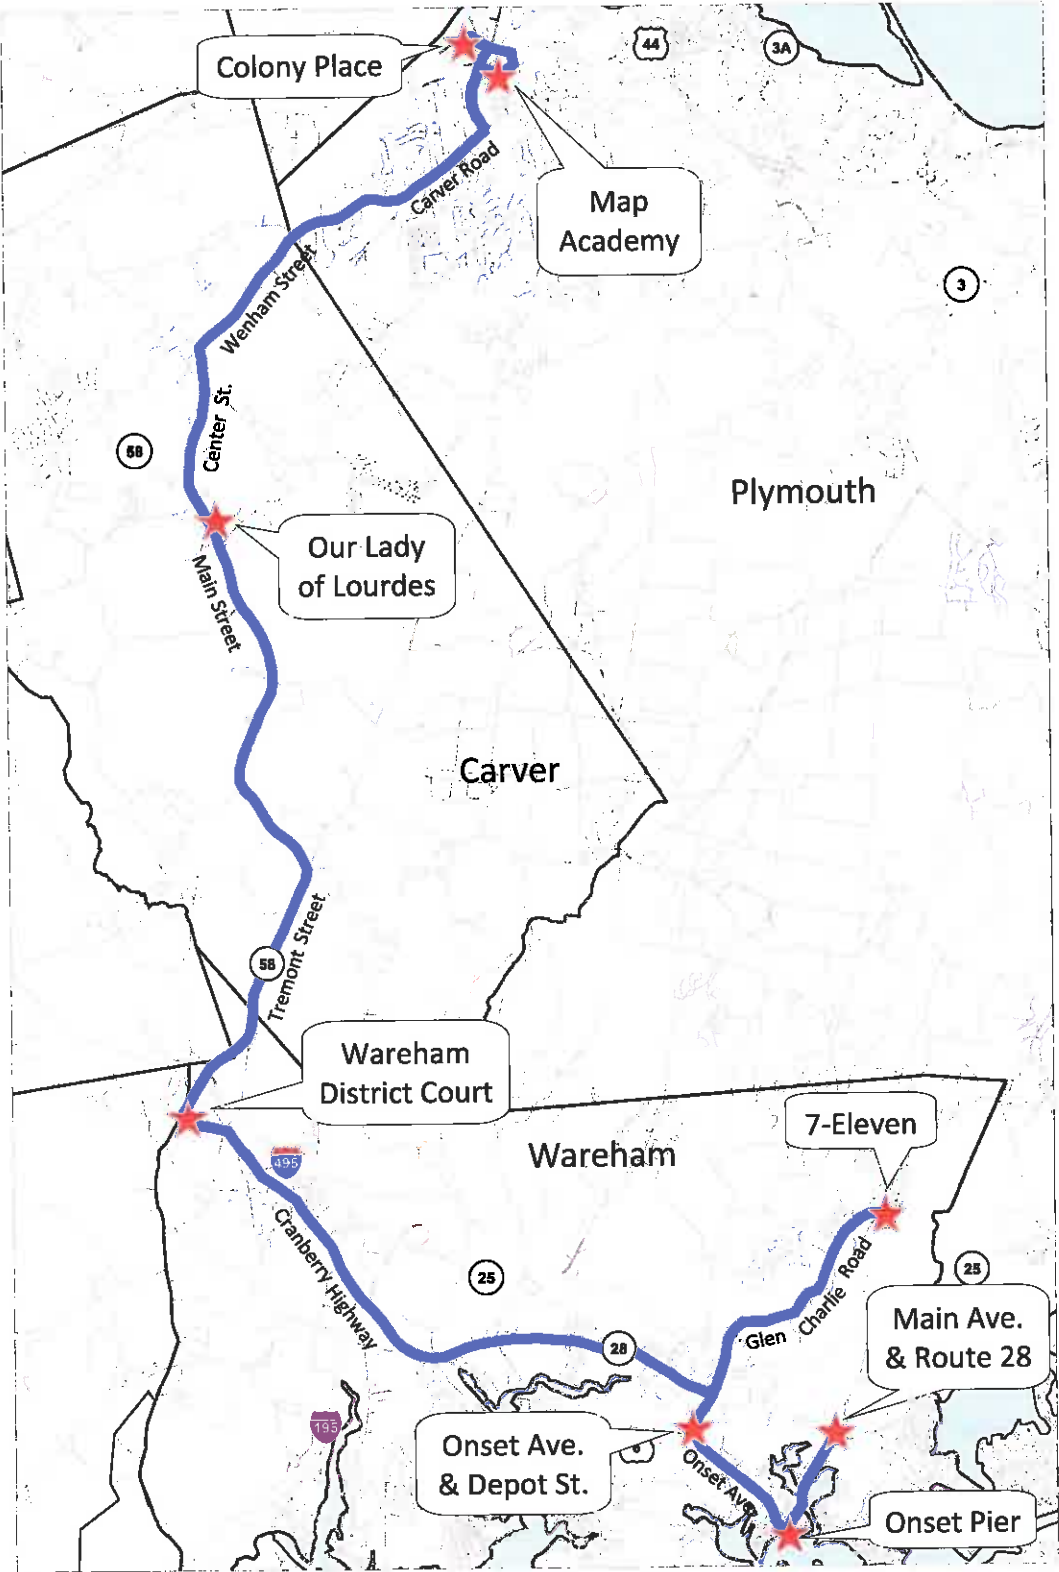

OPERATES:

Monday—Friday

Map Academy Charter School students ride free of charge.

Exact Fare Required

\$1.00 per town

	Wareham	Carver	Plymouth
Wareham	\$1.00	\$1.00	\$2.00
Carver	\$1.00	\$1.00	\$1.00
Plymouth	\$2.00	\$1.00	\$1.00

Wareham Plymouth Connection

August 31, 2020

Serving:

Onset Pier
7-Eleven, Barker Rd., Wareham
Wareham District Court
Our Lady of Lourdes, Carver
Colony Place (across from Walmart)
MAP Academy, Plymouth

We'll Get You There!

Greater Attleboro Taunton
Regional Transit Authority
www.gatra.org
978-393-4404

Operates Monday—Friday

To Plymouth

Departs	Time
Main Ave. & Route 28	7:20 AM
Onset Pier	7:25 AM
Onset Ave & Depot St.	7:30 AM
7-Eleven (East Wareham)	7:45 AM
Wareham District Court	8:00 AM
Our Lady of Lourdes	8:05 AM
MAP Academy	8:25 AM
Colony Place (across from Walmart)	8:30 AM

To Wareham

Departs	Time
MAP Academy	3:00 PM
Colony Place (across from Walmart)	3:05 PM
Our Lady of Lourdes	3:20 PM
Wareham District Court	3:30 PM
7-Eleven (East Wareham)	3:50 PM
Onset Ave & Depot St.	4:00 PM
Onset Pier	4:05 PM
Main Ave. & Route 28	4:10 PM